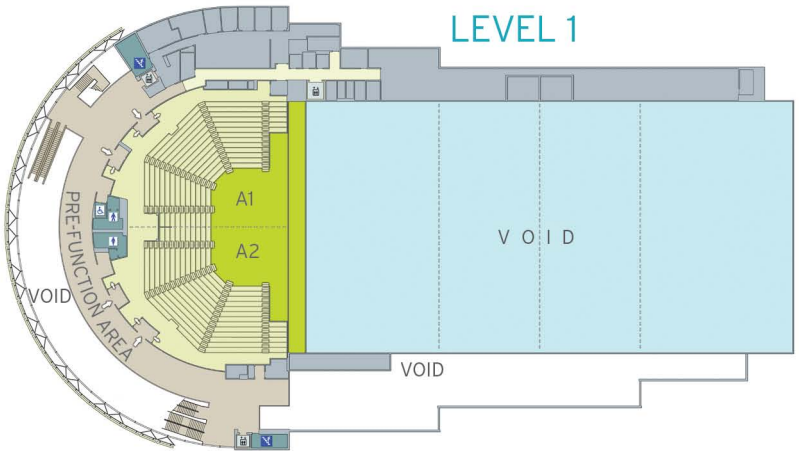

GROUND FLOOR

KEY: MR MEETING ROOM
A AUDITORIUM
WFR WATERFRONT ROOM
↑↑ ENTRANCE

LEVEL 1

LEVEL 2