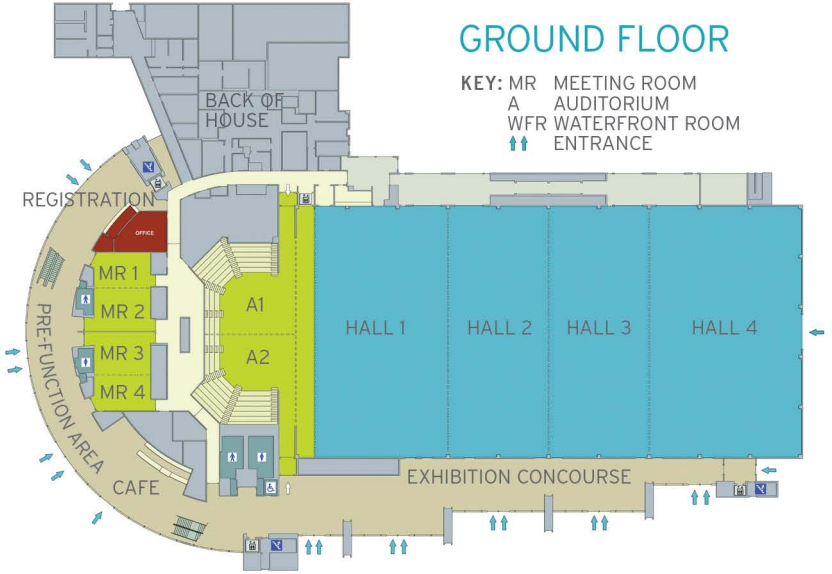

GROUND FLOOR

KEY: MR MEETING ROOM
A AUDITORIUM
WFR WATERFRONT ROOM
↑↑ ENTRANCE

LEVEL 1

LEVEL 2